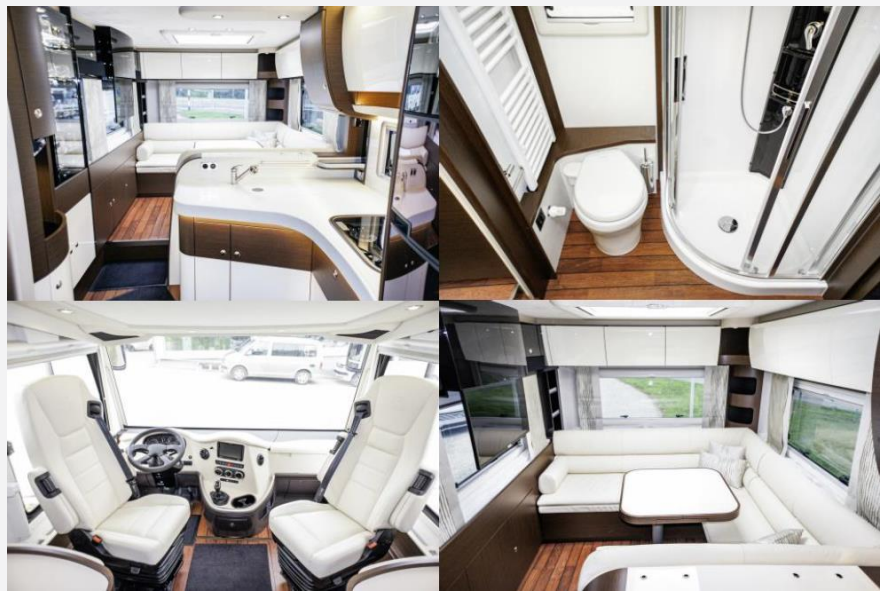

Premium

Concorde

Carver 890 RRL

Fahrzeug-Art	Premium
Kilometerstand	NEU
Schlafplätze	2
Gesamtgewicht	7490 kg

Specifications

Fresh water tank	320 l
Manufacturer/model	Concorde/Carver 890 RRL
Berths	2
Length/height/width in cm	908/360/240
Tare weight	5,990 kg
Maximum payload	1500 kg
Total weight	7,490 kg
Weekly price starts from	CHF 2,480.00

Features

- Reversing camera
- Rear-wheel drive
- Differential lock
- Full air suspension
- Hydraulic jacks
- Large rear garage
- Cruise control
- Drop-down bed
- Electric sun blind
- Electric coach mirrors
- Electric awning
- Fridge 190 l
- Hot water heating
- Underfloor heating
- Solar power system 300 W
- Automatic satellite system
- 2 x LED flatscreens
- Premium bathroom
- Ceramic WC with fixed tank
- Roof air conditioning
- Bike rack in rear garage

A category C1 driving licence is needed for this vehicle!