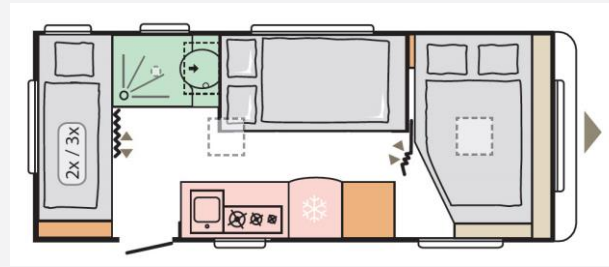

Features

- Fridge 167 l
- Underfloor heating
- Bike rack on drawbar for 2 bikes
- Anti-slip coupling
- Heavy load crank supports
- Insect screen doors
- Hot water heater
- Service hatch
- Large HEKI II skylight