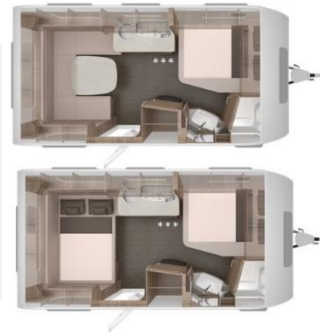

Features

- Auxiliary heater
- Bike rack on drawbar for 2 bikes
- Anti-slip coupling
- Heavy load crank supports
- Insect screen doors
- Hot water heater
- Service hatch
- Large HEKI II skylight

4 people