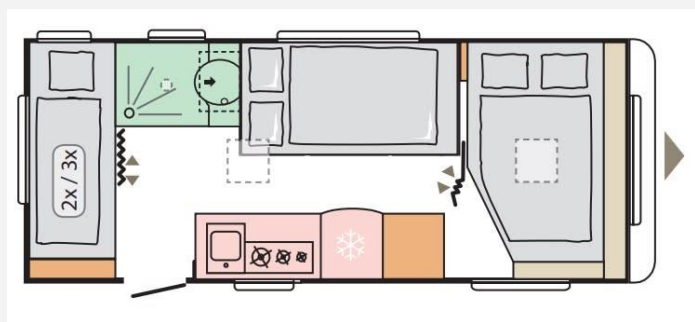

Features

- Fridge 167 l
- Underfloor heating
- Bike rack on drawbar for 2 bikes
- Anti-slip coupling
- Heavy load crank supports
- Insect screen doors
- Hot water heater
- Service hatch
- Large HEKI II skylight

Specifications

Fresh water tank	50 l
Manufacturer/model	Adria/Altea 542 PK triple bunks
Berths	6
Length/height/width in cm	743/258/230
Tare weight	1,400 kg
Maximum payload	300 kg
Total weight	1,700 kg
Weekly price starts from	CHF 920.00

Features

- Bike rack on drawbar for 3 bikes
- Fridge 167 l
- Auxiliary heater
- Underfloor heating
- Rear bike rack
- Anti-slip coupling
- Heavy load crank supports
- Insect screen doors
- Hot water heater
- Service hatch
- Large HEKI II skylight